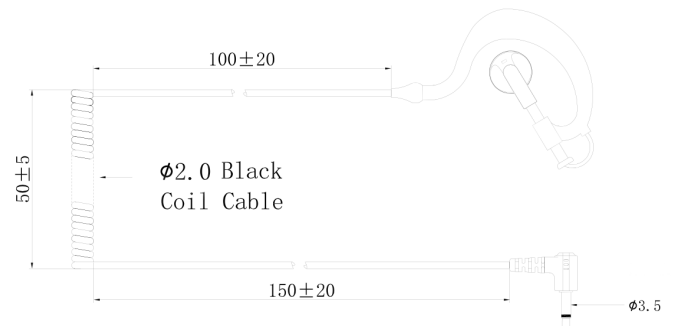

PRO-C30-35L

EARHANGER WITH 3,5 MM CONNECTOR LIMITED OUTPUT

A listen only earpiece that are comfortable to use.
Coiled cable to make it flexible with an angled 3.5 mm connector.

FEATURES & BENEFITS

- Comfortable to wear.
- Adjustable to different ear sizes.
- Adjustable for left or right side.
- Only partially blocking the ambient sounds.
- Limited output - Integrated damping resistor to limit the maximum sound output level to protect the hearing from too loud levels.
- 3½ mm connector compatible with the earpiece jack in RSMs/adapters.
- Angled connector makes the connector to sit firmer in the jack to avoid that it accidentally gets pulled out of the jack. With some accessories it can be locked in place.
- Listen only accessory – for transmission the terminal's internal microphone are used.

SPECIFICATION

Impedance ~712 ohm
Cable length 30 cm

SPARE PARTS

PRODUCT		ART.NO
Sponge cover		71864

MODEL	ART.NO
ProEquip PRO-C30-35L Earhanger with 3,5mm connector limited output	29047