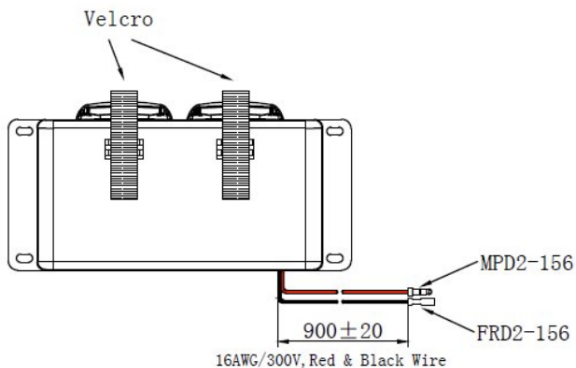

PRO-VEHICLE 2-SLOT BATTERY CHARGER

FOR SEPURA STP/SC2X BATTERIES FOR SEPURA

Vehicle charger for dual Sepura STP/SC2x batteries

FEATURES & BENEFITS

- Supports both 12V & 24V systems
- Easy to install
- Velcro strap to secure the batteries during charging
- LED charging indicators

SPECIFICATION

Input Voltage	DC 12-30V
Input Current	1500mA
Charging current	Max. 800mA / Slot
Fully Charged Voltage	8.25-8.40V
Charge Mode	CC-CV
Battery chemistry supported	Li-ion, Li-polymer
Maximum Charge Time	8 hours
Over temperature protection	>45 °C
Operation Temperature	-5 ~ 45 °C (23 ~ 113 °F)
Storage Temperature	-20 ~ 60 °C (-4 ~ 140 °F)
Dimension	216.0 x 95.0 x 39.5 mm
Weight (without accessories)	~250 g

MODEL	ART.NO
ProEquip Vehicle battery 2-slot charger For Sepura STP/SC2x batteries	71265