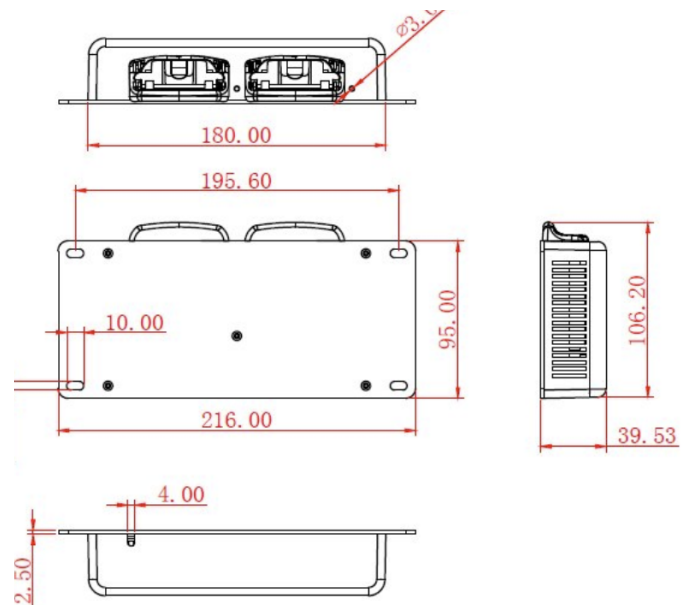

PRO-VEHICLE 2-SLOT BATTERY CHARGER

FOR SEPURA STP/SC2X BATTERIES FOR SEPURA

Vehicle charger for dual Sepura STP/SC2x batteries

FEATURES & BENEFITS

- Supports both 12V & 24V systems
- Easy to install
- Velcro strap to secure the batteries during charging
- LED charging indicators

SPECIFICATION

Input Voltage	DC 12-30V
Input Current	1500mA
Charging current	Max. 800mA / Slot
Fully Charged Voltage	8.25-8.40V
Charge Mode	CC-CV
Battery chemistry supported	Li-ion, Li-polymer
Maximum Charge Time	8 hours
Over temperature protection	>45 °C
Operation Temperature	-5 ~ 45 °C (23 ~ 113 °F)
Storage Temperature	-20 ~ 60 °C (-4 ~ 140 °F)
Dimension	216.0 x 95.0 x 39.5 mm
Weight (without accessories)	~250 g